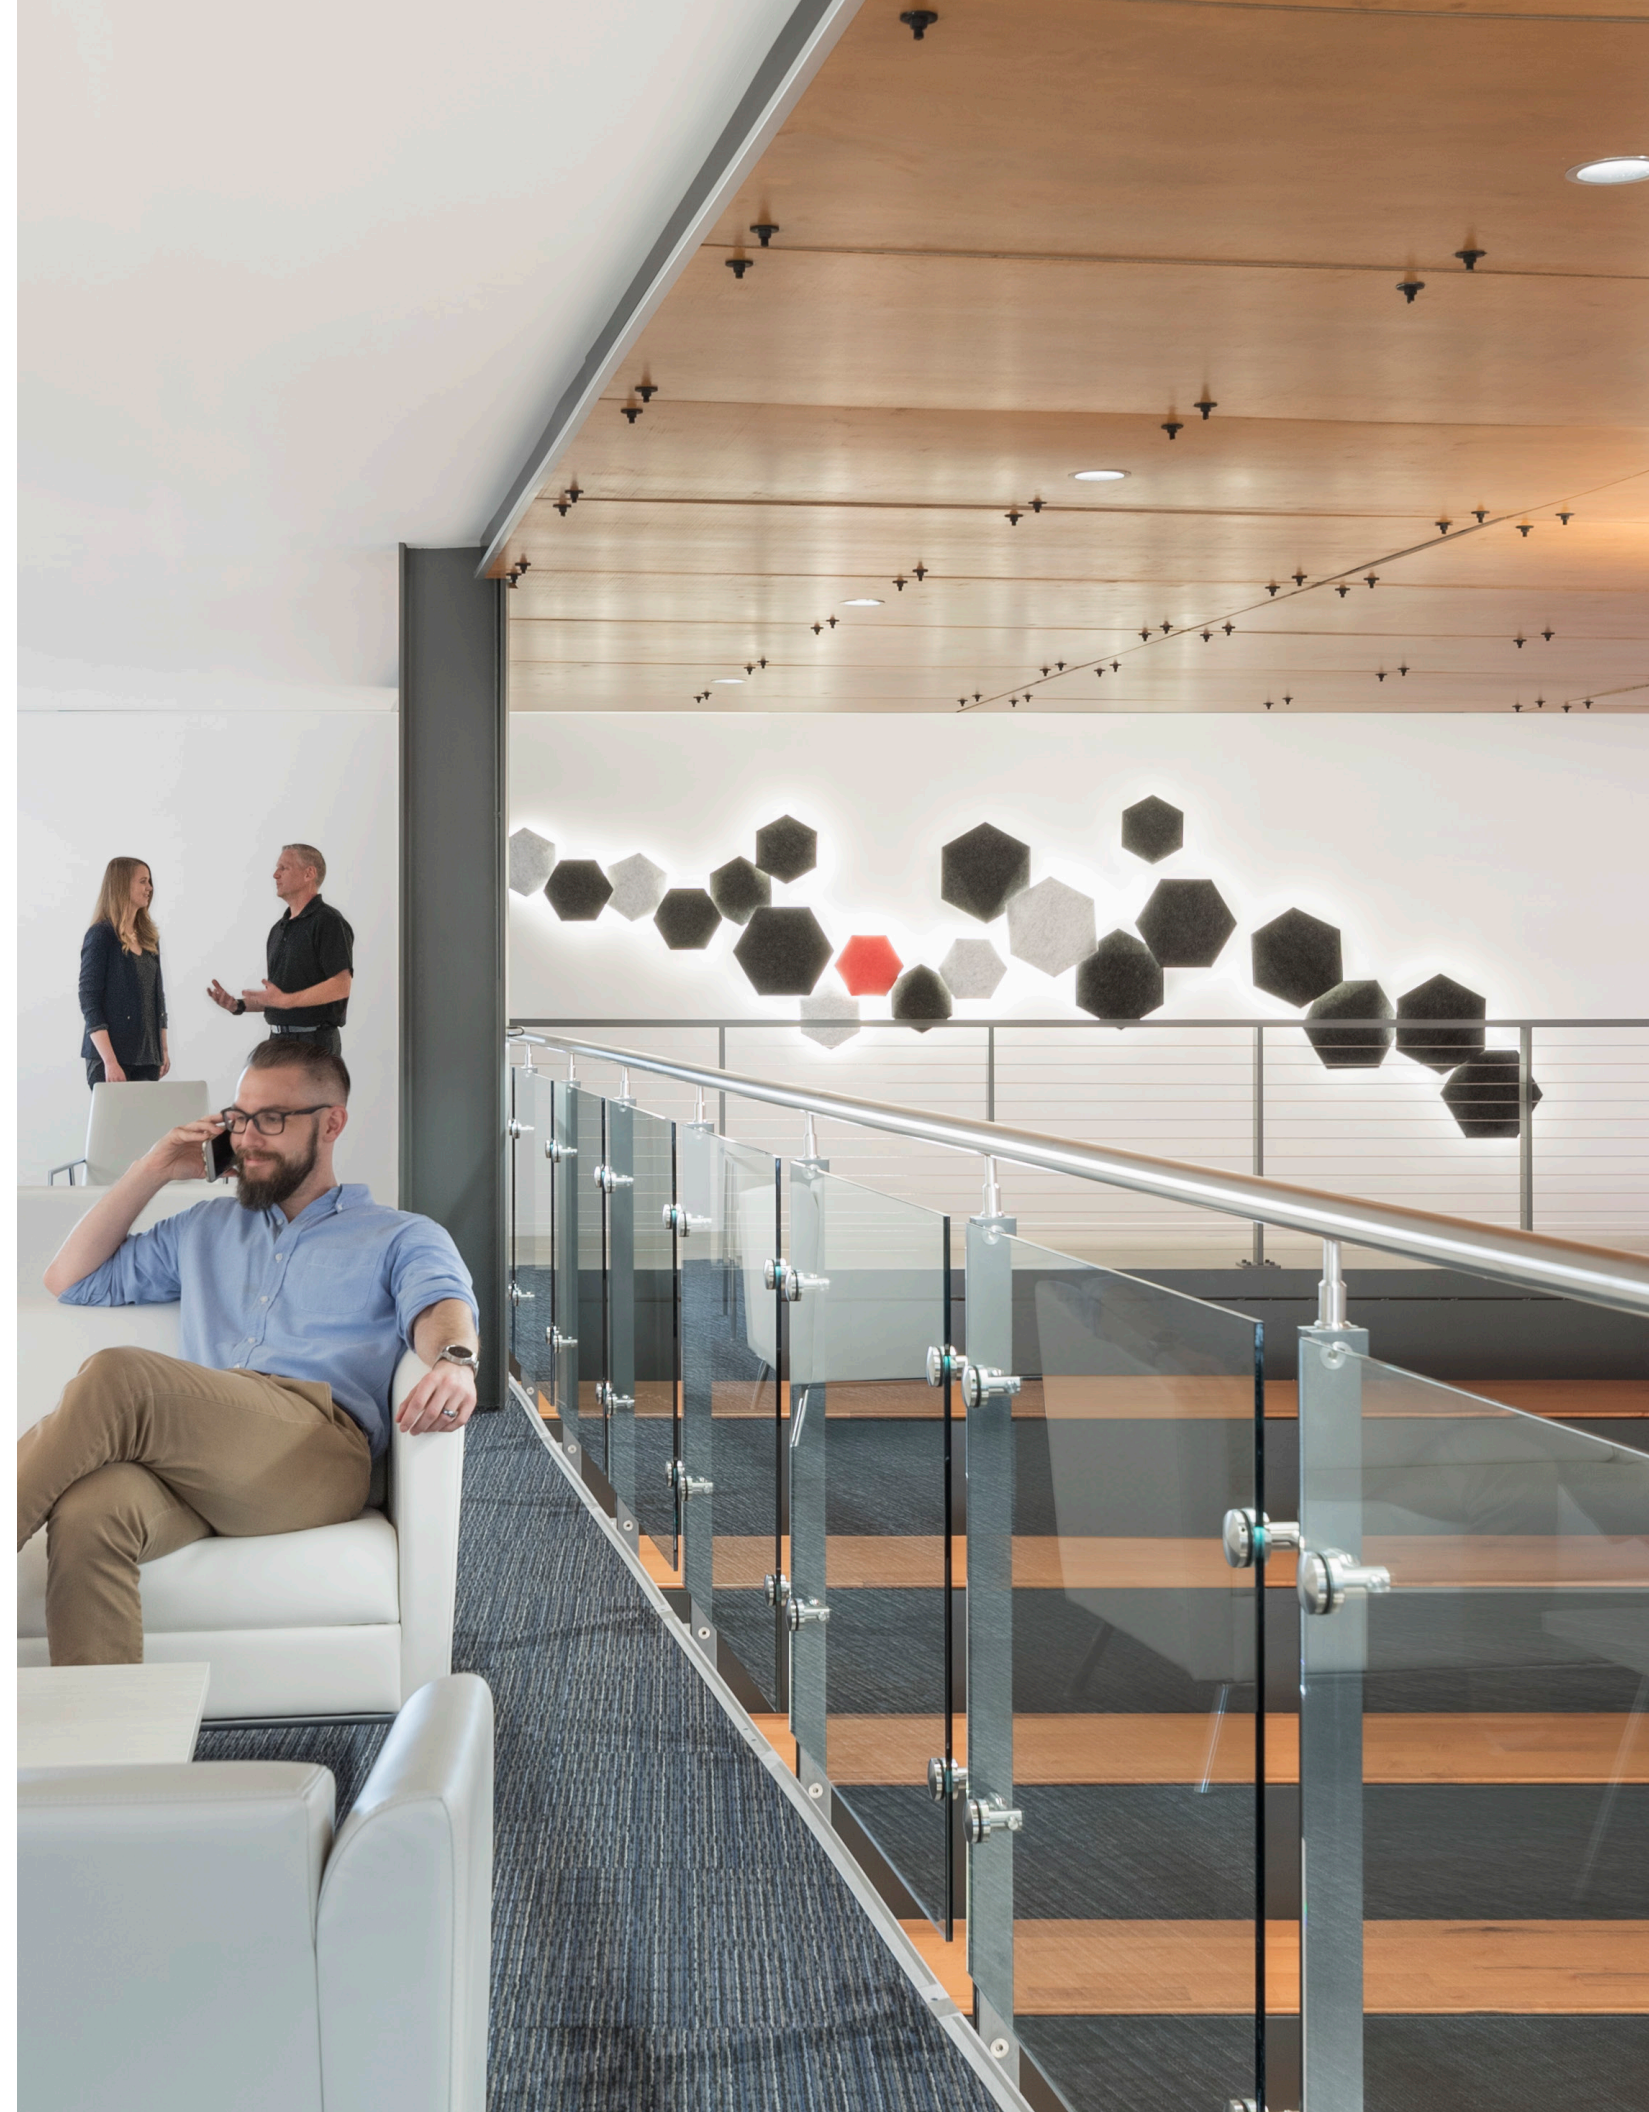

Acoustic material colors: Azure Blue & Navy Blue

Mute

Mute is a suspension composed of twelve felt acoustic panels. Together, they create a distinctive shape for the shade. The LED light source provides comfortable, diffused light down to the space below.

Node

Original pattern of light can be composed with these warmly diffused and soft to the touch hexagonal shapes. Custom arrangements can be easily created to cover hundreds of square feet in area.

Oslo

Warm and delicate, this large surface sconce features front and back light giving a nicely toned atmosphere to interior spaces. Made from a formed acoustical panel the shape evokes the effect of rippling water.