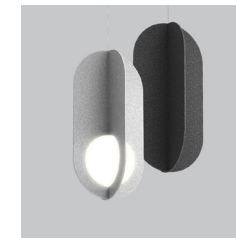

Acoustic collection

Suspension

Quadrant

Ceiling-surface

Wall-surface